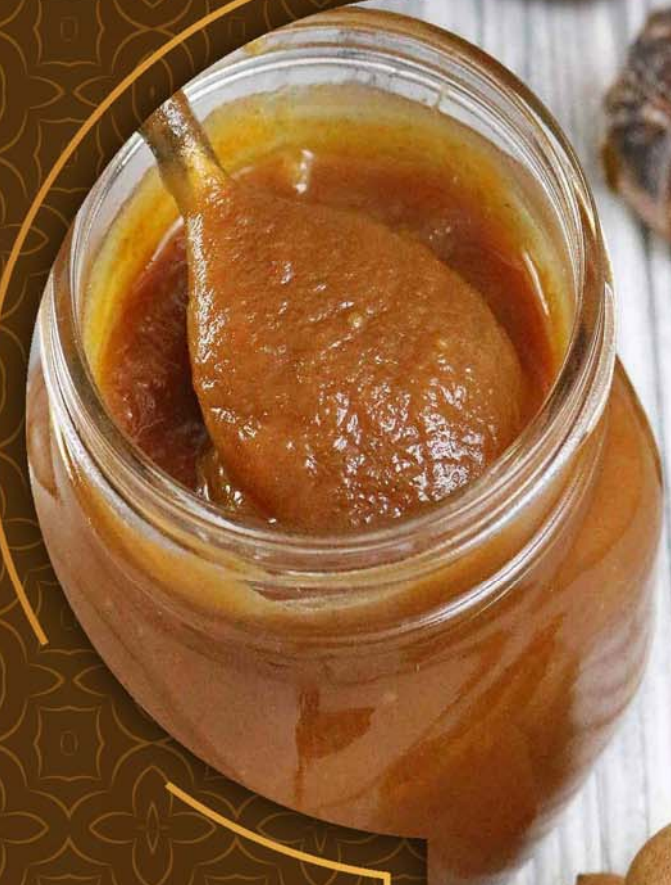

Date fruit paste

Date fruit paste is one of the most popular date fruit derivatives. To produce date fruit paste, Neel Company first prepares and seeds the best and highest quality date fruit. The peel is then separated from the date fruits, crushed and uniform. After controlling the moisture content, which should be between 20 and 26 percent, this product, is ground and supplied as date fruit paste. In the production of this food, no preservatives or harmful substances have been used and its texture is completely soft. Walnuts, sesame, almonds and other nuts have been used to flavor the date fruit paste.

Packaging

This product is offered in different packages as well as in bulk.